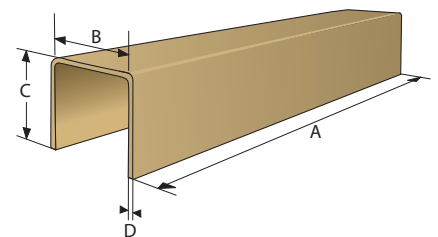

## U-Profile

Stronger protection with less material

- Protection for all of 3 sides
- A flexible option for uneven shapes
- A cushioned version to protect fragile items
- 100% recyclable
- Environmentally-friendly
- ISPM-15 compliant

**Sustainable packaging is your contribution to the environment**

As the current trend in packaging is to eliminate unnecessary materials and find a green solution, through product development we are trying to help our customers reach that goal. The U-profile is a 100%-laminated carton board product designed to protect surfaces from scratches and heavy impact. The dimensions and strength can be chosen from a wide range according to the need.

## ELTETE U-PROFILE:

- **PROTECTS DELICATE SURFACES ON ALL THREE SIDES**
- **PREVENTS DAMAGE CAUSED BY HEAVY IMPACT**
- **SEPARATES INTO SMALLER UNITS**
- **SUPPORTS THE OVERALL PACKAGE**
- **SHOCK ABSORBER FOR DOOR OPENINGS, STAIRS OR FRAGILE EQUIPMENT DURING RENOVATION OR REPAIR WORK**
- **HAS DIFFERENT SIDE OPTIONS AND ALSO A PRESSING EFFECT, MAKING ITS USE EASIER AND FASTER**
- **CAN BE TAILOR-MADE ACCORDING TO THE SIZE AND UNEVEN SHAPE OF THE PRODUCT, COMMONLY USED TO PROTECT TABLES AND BOARDS**
- **CAN BE USED AS A SUPPORT ELEMENT FOR CARTON DISPLAYS**
- **SECURES YOUR FRAGILE PRODUCTS AGAINST SHOCK AND VIBRATION USING A SPECIAL CUSHIONED U-PROFILE**

## SIZES

A mm	B mm	C mm	D mm
50 - 6750	15 - 200	20 - 100	1,8 - 5

We can also make your package look appealing by printing your own logo on the U-profile. This way your product can be recognised throughout the logistics chain.