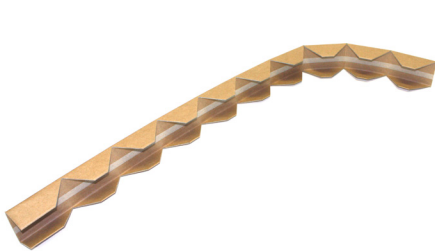

## U-Profile

Stronger protection with less material

- Protection for all of 3 sides
- A flexible option for uneven shapes
- A cushioned version to protect fragile items
- 100% recyclable
- Environmentally-friendly
- ISPM-15 compliant

**Sustainable packaging is your contribution to the environment**

As the current trend in packaging is to eliminate unnecessary materials and find a green solution, through product development we are trying to help our customers reach that goal. The U-profile is a 100%-laminated carton board product designed to protect surfaces from scratches and heavy impact. The dimensions and strength can be chosen from a wide range according to the need.

## ELTETE U-PROFILE:

- **PROTECTS DELICATE SURFACES ON ALL THREE SIDES**
- **PREVENTS DAMAGE CAUSED BY HEAVY IMPACT**
- **SEPARATES INTO SMALLER UNITS**
- **SUPPORTS THE OVERALL PACKAGE**
- **SHOCK ABSORBER FOR DOOR OPENINGS, STAIRS OR FRAGILE EQUIPMENT DURING RENOVATION OR REPAIR WORK**
- **HAS DIFFERENT SIDE OPTIONS AND ALSO A PRESSING EFFECT, MAKING ITS USE EASIER AND FASTER**
- **CAN BE TAILOR-MADE ACCORDING TO THE SIZE AND UNEVEN SHAPE OF THE PRODUCT, COMMONLY USED TO PROTECT TABLES AND BOARDS**
- **CAN BE USED AS A SUPPORT ELEMENT FOR CARTON DISPLAYS**
- **SECURES YOUR FRAGILE PRODUCTS AGAINST SHOCK AND VIBRATION USING A SPECIAL CUSHIONED U-PROFILE**