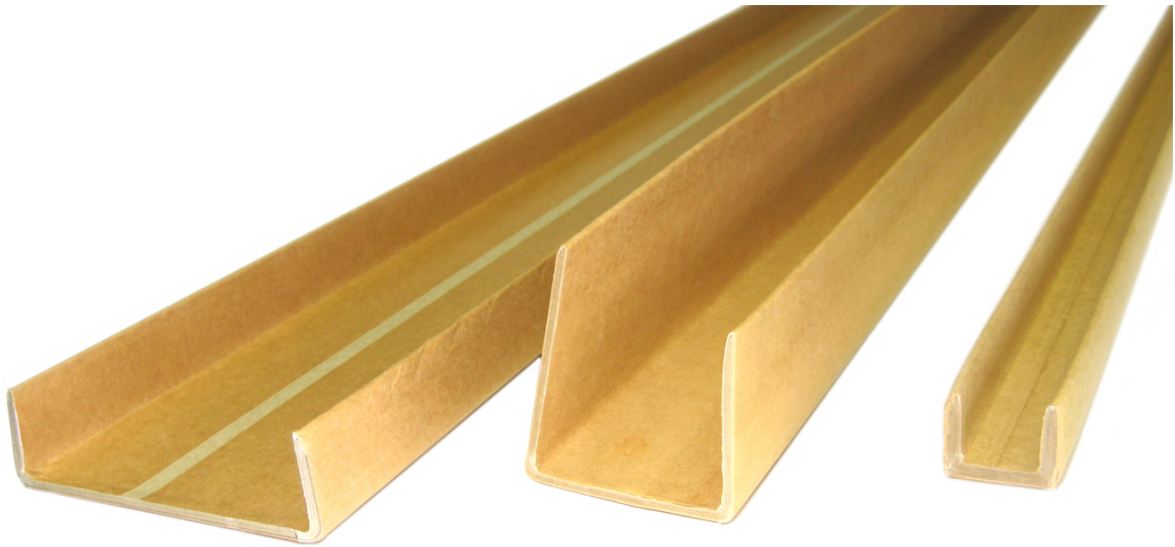

## U-Profile

Stronger protection with less material

- Protection for all of 3 sides
- A flexible option for uneven shapes
- A cushioned version to protect fragile items
- 100% recyclable
- Environmentally-friendly
- ISPM-15 compliant

**Sustainable packaging is your contribution to the environment**

As the current trend in packaging is to eliminate unnecessary materials and find a green solution, through product development we are trying to help our customers reach that goal. The U-profile is a 100%-laminated carton board product designed to protect surfaces from scratches and heavy impact. The dimensions and strength can be chosen from a wide range according to the need.

## ELTETE U-PROFILE:

- **PROTECTS DELICATE SURFACES ON ALL THREE SIDES**
- **PREVENTS DAMAGE CAUSED BY HEAVY IMPACT**
- **SEPARATES INTO SMALLER UNITS**
- **SUPPORTS THE OVERALL PACKAGE**
- **SHOCK ABSORBER FOR DOOR OPENINGS, STAIRS OR FRAGILE EQUIPMENT DURING RENOVATION OR REPAIR WORK**
- **HAS DIFFERENT SIDE OPTIONS AND ALSO A PRESSING EFFECT, MAKING ITS USE EASIER AND FASTER**
- **CAN BE TAILOR-MADE ACCORDING TO THE SIZE AND UNEVEN SHAPE OF THE PRODUCT, COMMONLY USED TO PROTECT TABLES AND BOARDS**
- **CAN BE USED AS A SUPPORT ELEMENT FOR CARTON DISPLAYS**
- **SECURES YOUR FRAGILE PRODUCTS AGAINST SHOCK AND VIBRATION USING A SPECIAL CUSHIONED U-PROFILE**

## SIZES

A mm	B mm	C mm	D mm
50 - 6750	15 - 200	20 - 100	1,8 - 5

We can also make your package look appealing by printing your own logo on the U-profile. This way your product can be recognised throughout the logistics chain.