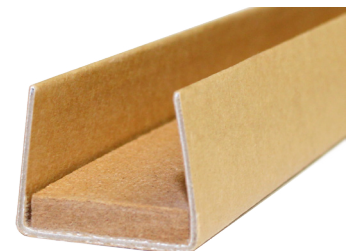

## U-Profile

Stronger protection with less material

- Protection for all of 3 sides
- A flexible option for uneven shapes
- A cushioned version to protect fragile items
- 100% recyclable
- Environmentally-friendly
- ISPM-15 compliant

**Sustainable packaging is your contribution to the environment**

As the current trend in packaging is to eliminate unnecessary materials and find a green solution, through product development we are trying to help our customers reach that goal. The U-profile is a 100%-laminated carton board product designed to protect surfaces from scratches and heavy impact. The dimensions and strength can be chosen from a wide range according to the need.

## ELTETE U-PROFILE:

- **PROTECTS DELICATE SURFACES ON ALL THREE SIDES**
- **PREVENTS DAMAGE CAUSED BY HEAVY IMPACT**
- **SEPARATES INTO SMALLER UNITS**
- **SUPPORTS THE OVERALL PACKAGE**
- **SHOCK ABSORBER FOR DOOR OPENINGS, STAIRS OR FRAGILE EQUIPMENT DURING RENOVATION OR REPAIR WORK**
- **HAS DIFFERENT SIDE OPTIONS AND ALSO A PRESSING EFFECT, MAKING ITS USE EASIER AND FASTER**
- **CAN BE TAILOR-MADE ACCORDING TO THE SIZE AND UNEVEN SHAPE OF THE PRODUCT, COMMONLY USED TO PROTECT TABLES AND BOARDS**
- **CAN BE USED AS A SUPPORT ELEMENT FOR CARTON DISPLAYS**
- **SECURES YOUR FRAGILE PRODUCTS AGAINST SHOCK AND VIBRATION USING A SPECIAL CUSHIONED U-PROFILE**

## SIZES

A mm	B mm	C mm	D mm
50 - 6750	15 - 200	20 - 100	1,8 - 5

We can also make your package look appealing by printing your own logo on the U-profile. This way your product can be recognised throughout the logistics chain.